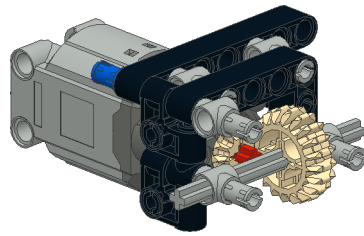

L FORCES

GTK BOXER

16+

2in1

UNOFFICIAL
LEGO TECHNIC
**BUILDING
INSTRUCTION**

2x

1x

1x

2x

2x

2x

LEGO FORCES

www.LForces.com

WARNING: Not suitable for children under 3 years of age. Small parts. All content is provided as is, with no warranty stated or implied regarding the quality or accuracy of any content on or off this building instruction. LEGO® is a trademark of the LEGO Group of companies which does not sponsor, authorize, or endorse this building instruction.