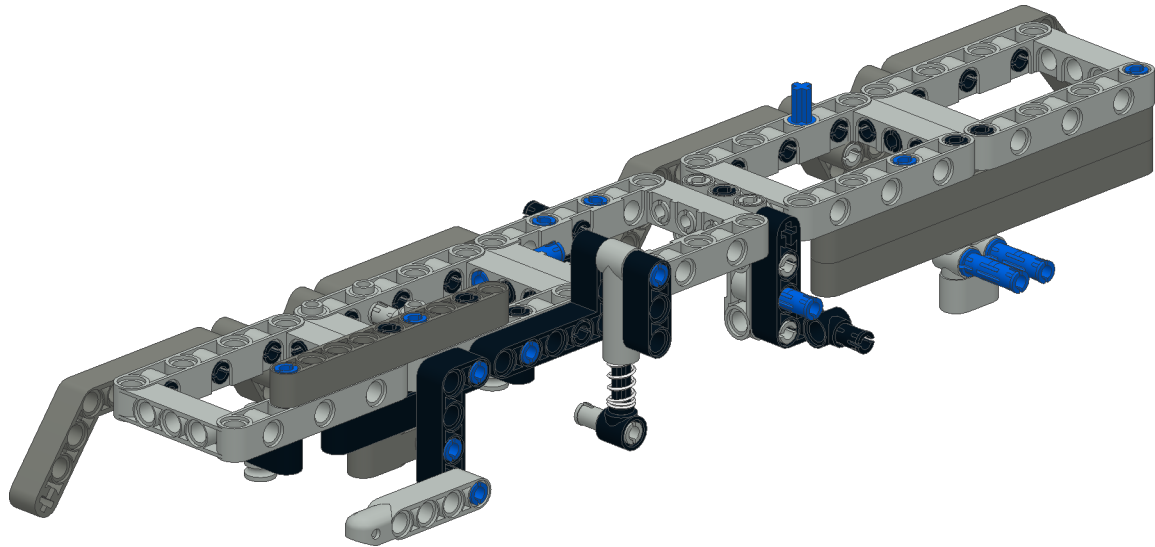

L FORCES

GTK BOXER

16+

2in1

UNOFFICIAL
LEGO TECHNIC
**BUILDING
INSTRUCTION**

2x

1x

1x

2x

2x

2x

LEGO FORCES

www.LForces.com

WARNING: Not suitable for children under 3 years of age. Small parts. All content is provided as is, with no warranty stated or implied regarding the quality or accuracy of any content on or off this building instruction. LEGO® is a trademark of the LEGO Group of companies which does not sponsor, authorize, or endorse this building instruction.