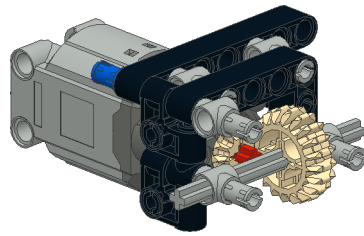

L FORCES

GTK BOXER

16+

2in1

UNOFFICIAL
LEGO TECHNIC
**BUILDING
INSTRUCTION**

- 2x 
- 1x 
- 2x 
- 1x  2

2x

1x

1x

2x

2x

2x

LEGO FORCES

www.LForces.com

WARNING: Not suitable for children under 3 years of age. Small parts. All content is provided as is, with no warranty stated or implied regarding the quality or accuracy of any content on or off this building instruction. LEGO® is a trademark of the LEGO Group of companies which does not sponsor, authorize, or endorse this building instruction.