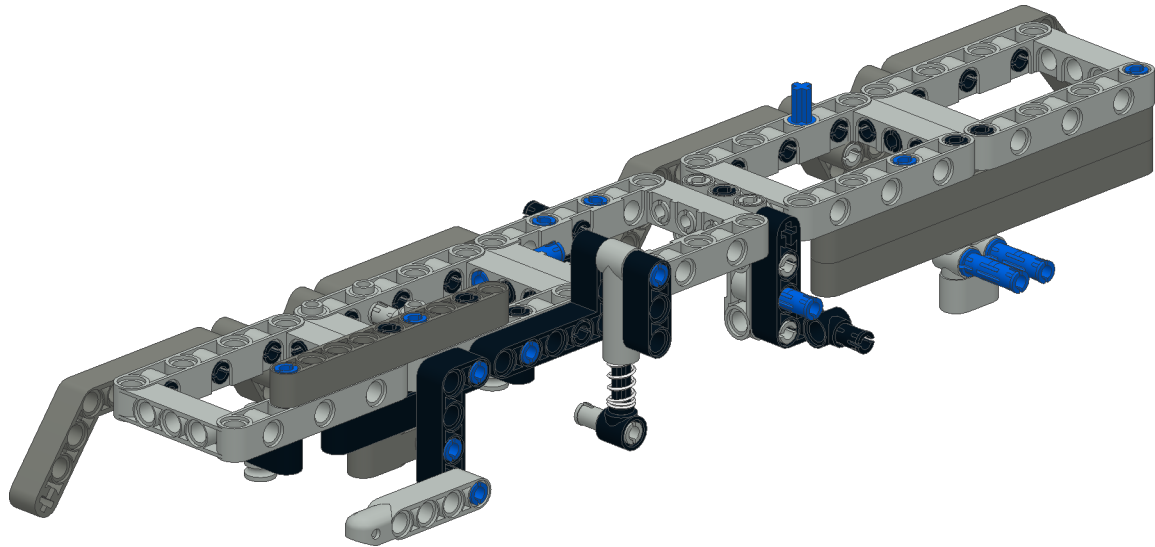

L FORCES

GTK BOXER

16+

2in1

UNOFFICIAL
LEGO TECHNIC
**BUILDING
INSTRUCTION**

- 2x 
- 1x 
- 2x 
- 1x  2

2x

1x

1x

2x

2x

2x

LEGO FORCES

www.LForces.com

WARNING: Not suitable for children under 3 years of age. Small parts. All content is provided as is, with no warranty stated or implied regarding the quality or accuracy of any content on or off this building instruction. LEGO® is a trademark of the LEGO Group of companies which does not sponsor, authorize, or endorse this building instruction.