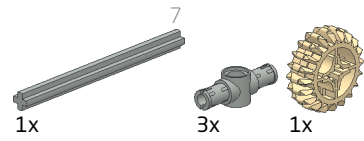

L FORCES

GTK BOXER

16+

2in1

UNOFFICIAL
LEGO TECHNIC
**BUILDING
INSTRUCTION**

- 2x 
- 1x 
- 2x 
- 1x  2

2x

1x