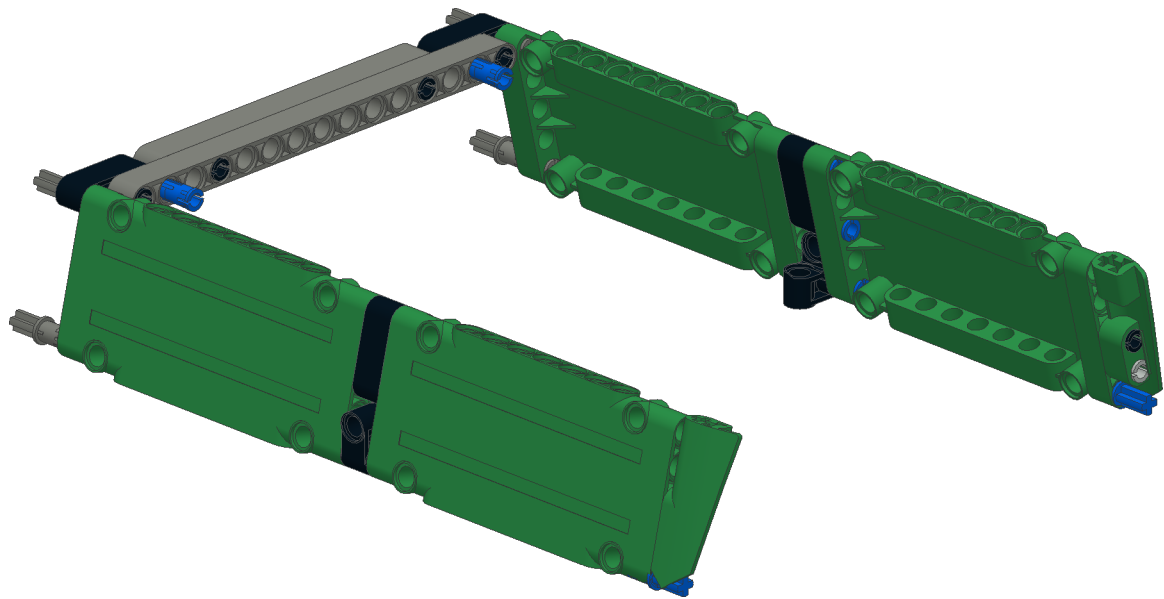

L FORCES

GTK BOXER

16+

2in1

UNOFFICIAL
LEGO TECHNIC
**BUILDING
INSTRUCTION**

- 2x 
- 1x 
- 2x 
- 1x  2

2x

1x