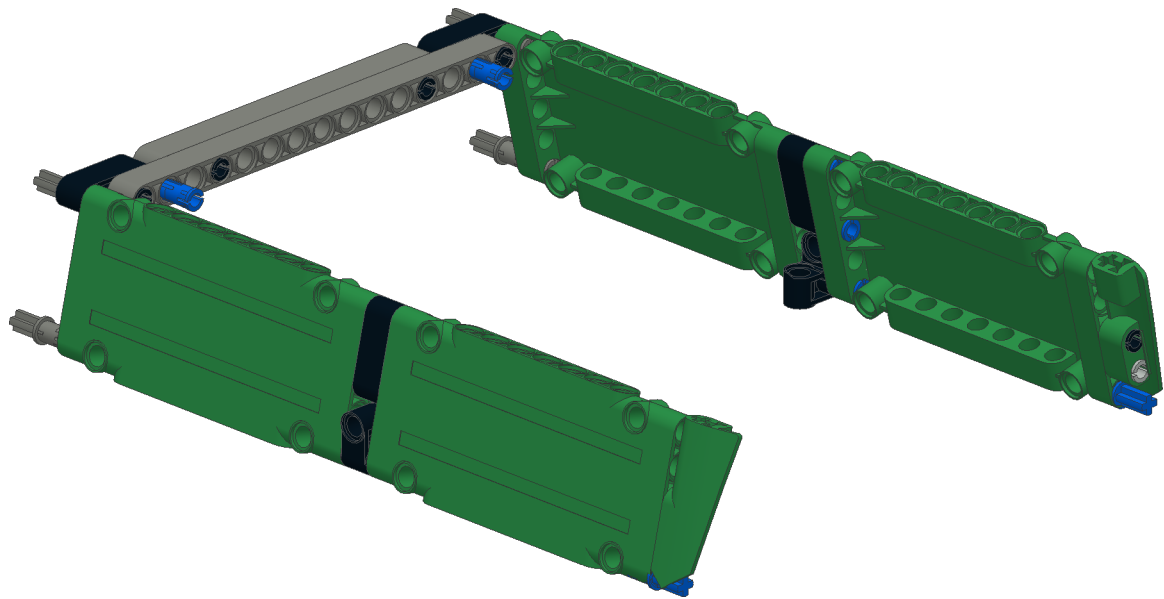

L FORCES

GTK BOXER

16+

2in1

UNOFFICIAL
LEGO TECHNIC
**BUILDING
INSTRUCTION**

2x

1x

1x