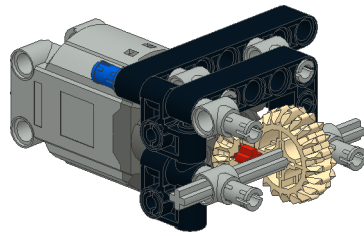

**L FORCES**

# GTK BOXER

16+

**2in1**

UNOFFICIAL  
LEGO TECHNIC  
**BUILDING  
INSTRUCTION**