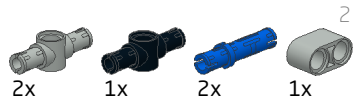

# GTK BOXER

16+

**2in1**

UNOFFICIAL  
LEGO TECHNIC  
**BUILDING  
INSTRUCTION**