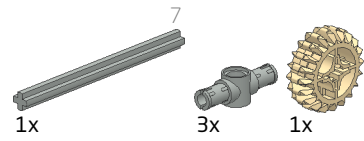

# GTK BOXER

16+

**2in1**

UNOFFICIAL  
LEGO TECHNIC  
**BUILDING  
INSTRUCTION**