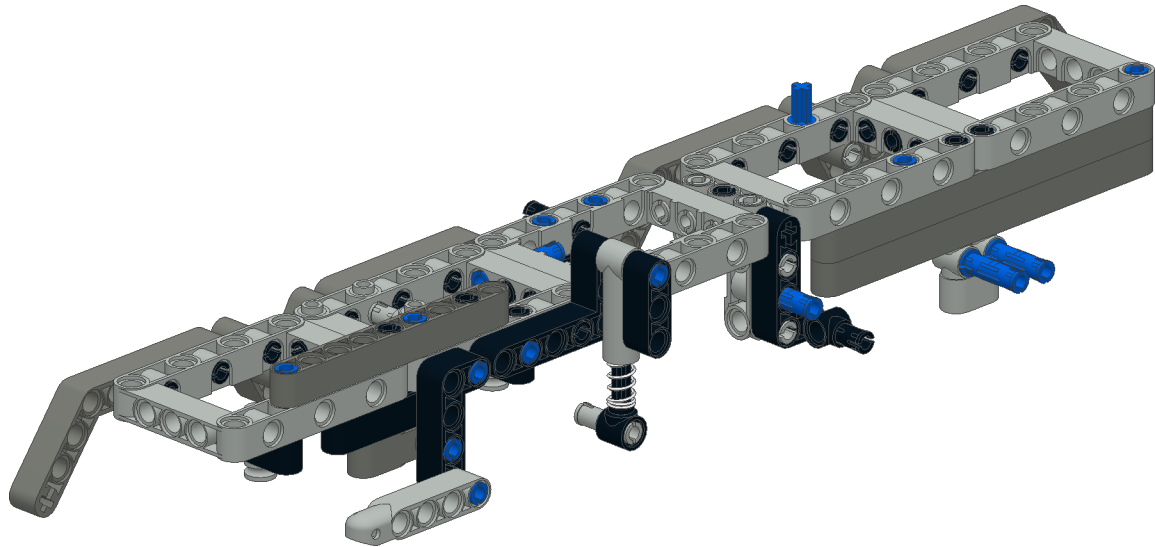

# GTK BOXER

16+

**2in1**

UNOFFICIAL  
LEGO TECHNIC  
**BUILDING  
INSTRUCTION**