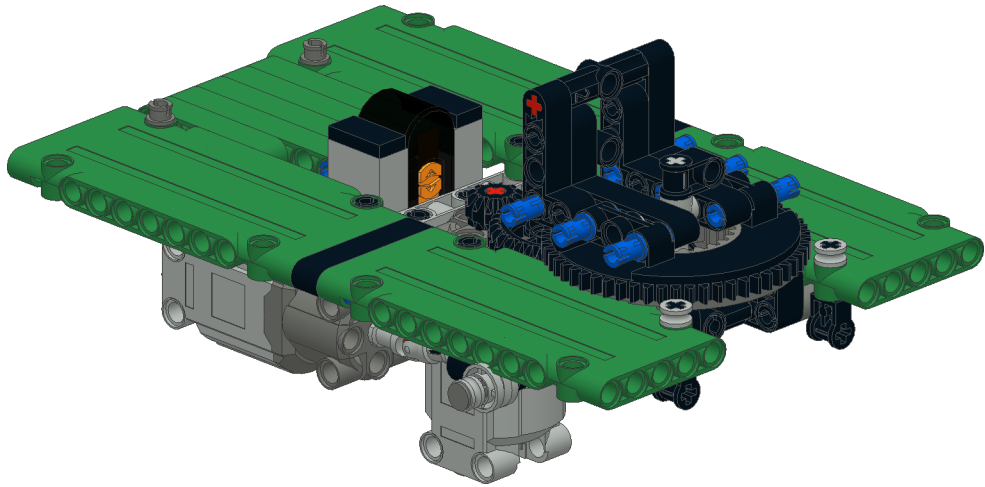

# GTK BOXER

16+

**2in1**

UNOFFICIAL  
LEGO TECHNIC  
**BUILDING  
INSTRUCTION**