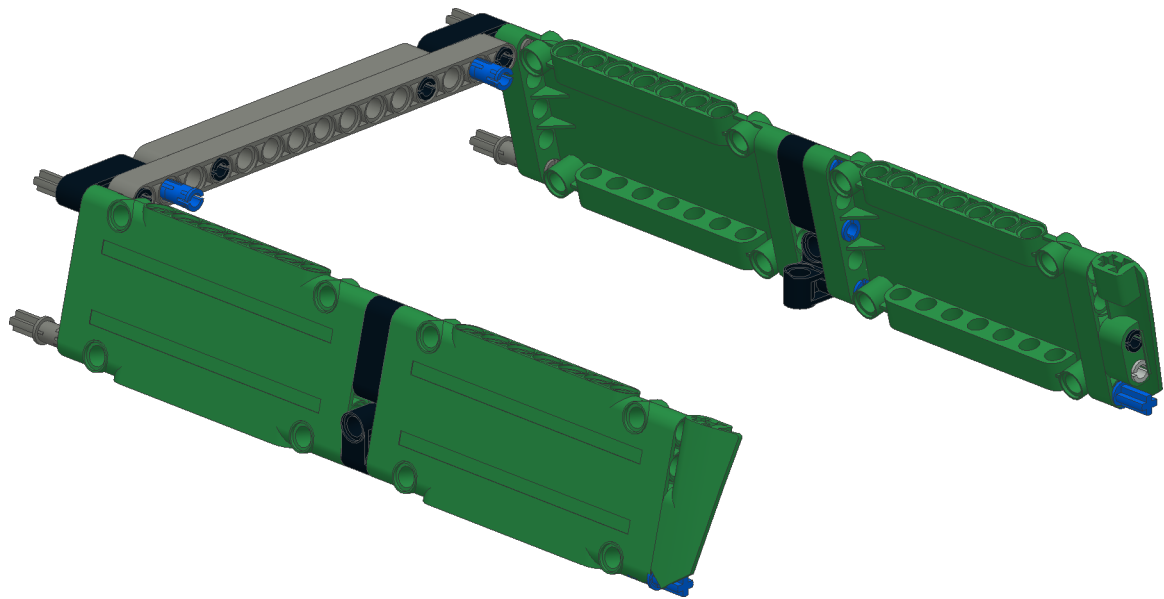

# GTK BOXER

16+

**2in1**

UNOFFICIAL  
LEGO TECHNIC  
**BUILDING  
INSTRUCTION**